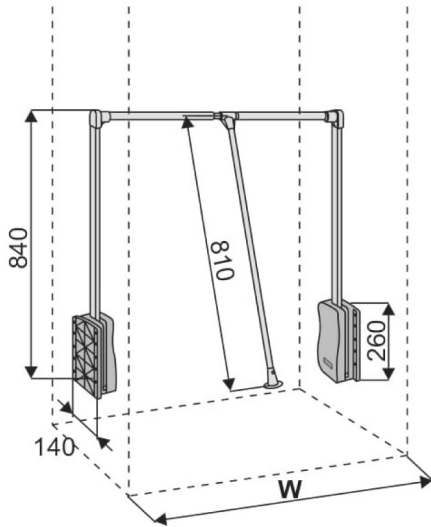

lamaisondelagenceur.com

CODE	RAIL WIDTH (mm)	OPENING WIDTH (mm)	COLOUR
05118	450-600	550-660	BLACK/CHROME
05119	600-830	660-890	BLACK/CHROME
05120	830-1150	890-1210	BLACK/CHROME

Clothes rail
max. load 10 kg

Assembly dimensions

Pull down clothes rail	Opening width W
450 to 600	550 to 660
600 to 830	660 to 890
830 to 1150	890 to 1210