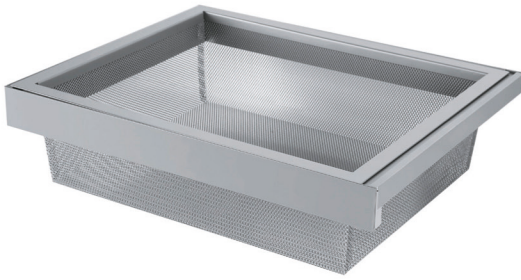

Tiroir caisse

CODE	DIMENSIONS (mm)	COLOUR	COLLECTIVE PACKAGING	PRICED PER
223074	480 x 400 x 150 mm	BLACK	1	item

**i** Secure biometric drawer – fingerprint recognition

Porte cintre coulissant frontal

CODE	DIMENSIONS (mm)	COLOUR	COLLECTIVE PACKAGING	PRICED PER
223064	425 x 137 x 54 mm	PEARL-GREY	1	item

**i** Silent closing, ergonomic handle

Porte pantalon coulissant frontal

CODE	DIMENSIONS (mm)	COLOUR	COLLECTIVE PACKAGING	PRICED PER
223065	425 x 145 x 350 mm	PEARL-GREY	1	item

**i** Silent closing, ergonomic handle

Panier coulissant et amovible

CODE	DIMENSIONS (mm)	COLOUR	COLLECTIVE PACKAGING	PRICED PER
223066	564 x 420 x 140 mm	PEARL-GREY	1	set
223067	664 x 420 x 140 mm	PEARL-GREY	1	set
223068	764 x 420 x 140 mm	PEARL-GREY	1	set
223069	864 x 420 x 140 mm	PEARL-GREY	1	set

**i** Aluminum frame, soft-close drawer guides tested to 50,000 cycles

Porte chaussures coulissant

CODE	DIMENSIONS (mm)	COLOUR	COLLECTIVE PACKAGING	PRICED PER
223070	564 x 420 x 160 mm	PEARL-GREY	1	set
223071	664 x 420 x 160 mm	PEARL-GREY	1	set
223072	764 x 420 x 160 mm	PEARL-GREY	1	set
223073	864 x 420 x 160 mm	PEARL-GREY	1	set