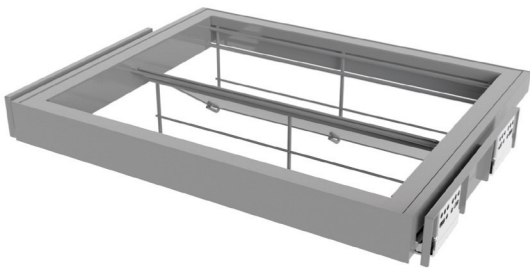

Tiroir caisse

CODE	DIMENSIONS (mm)	COLOUR	COLLECTIVE PACKAGING	PRICED PER
223074	480 x 400 x 150 mm	BLACK	1	item

**i** Secure biometric drawer – fingerprint recognition

Porte cintre coulissant frontal

CODE	DIMENSIONS (mm)	COLOUR	COLLECTIVE PACKAGING	PRICED PER
223064	425 x 137 x 54 mm	PEARL-GREY	1	item

**i** Silent closing, ergonomic handle

Porte pantalon coulissant frontal

CODE	DIMENSIONS (mm)	COLOUR	COLLECTIVE PACKAGING	PRICED PER
223065	425 x 145 x 350 mm	PEARL-GREY	1	item

**i** Silent closing, ergonomic handle

Panier coulissant et amovible

CODE	DIMENSIONS (mm)	COLOUR	COLLECTIVE PACKAGING	PRICED PER
223066	564 x 420 x 140 mm	PEARL-GREY	1	set
223067	664 x 420 x 140 mm	PEARL-GREY	1	set
223068	764 x 420 x 140 mm	PEARL-GREY	1	set
223069	864 x 420 x 140 mm	PEARL-GREY	1	set

**i** Aluminum frame, soft-close drawer guides tested to 50,000 cycles

Porte chaussures coulissant

CODE	DIMENSIONS (mm)	COLOUR	COLLECTIVE PACKAGING	PRICED PER
223070	564 x 420 x 160 mm	PEARL-GREY	1	set
223071	664 x 420 x 160 mm	PEARL-GREY	1	set
223072	764 x 420 x 160 mm	PEARL-GREY	1	set
223073	864 x 420 x 160 mm	PEARL-GREY	1	set