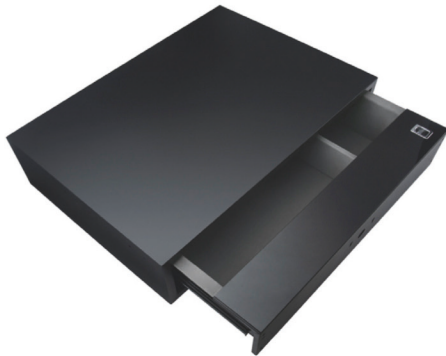

[lamaisondelagenceur.com](http://lamaisondelagenceur.com)

Planche à repasser sur rail, escamotable

CODE	DIMENSIONS (mm)	COLOUR	COLLECTIVE PACKAGING	PRICED PER
223088	430 x 300 x 140 mm	WHITE	1	item

**i** Retractable ironing board that folds and rotates 180°, silent soft-close

Penderie escamotable

CODE	DIMENSIONS (mm)	LOAD (kg)	COLOUR	COLLECTIVE PACKAGING	PRICED PER
223062	564-764 mm	10	PEARL-GREY	3	item
223063	764-964 mm	10	PEARL-GREY	3	item

**i** Silent mechanism when lowering and returning to the upper position