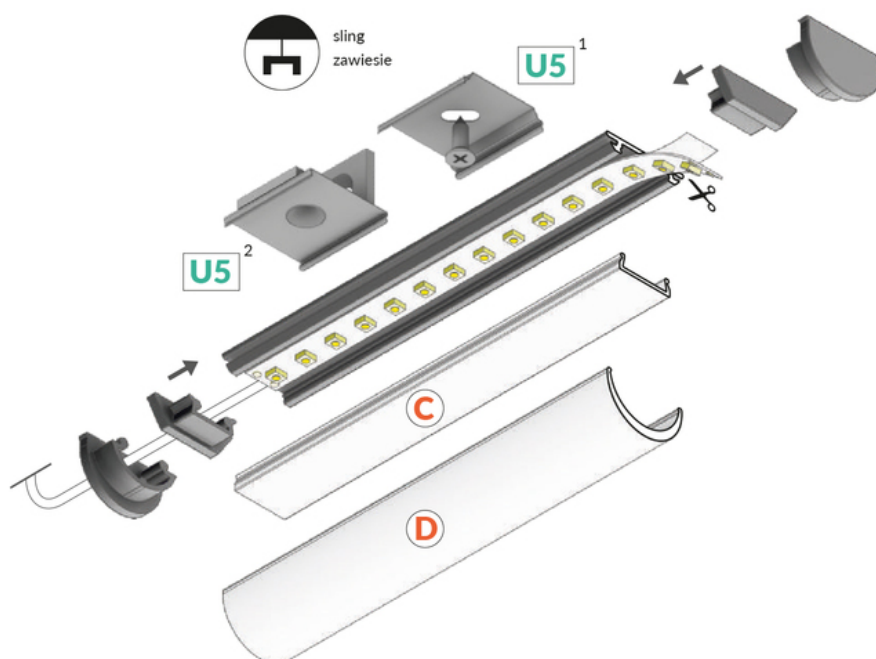

LED PROFILE ARC12 CD/U5 1000 RAW ALU.

Furniture

	<ul style="list-style-type: none">• flexible aluminium profile, possibility of bending in two directions• the profile keeps the shape of the bend• minimum bending radius: 50 cm• decorative and illuminating purpose of the profile• possibility of using two diffusers - better light scattering• possible outside installation (with D diffuser and waterproof LED strip used)	 EU industrial designs  CE  Made in Poland	 Buy product
---	--	---	--

Basic Informations

EAN: 5901597217305 Index: B2000000 Material: aluminium Color: raw aluminium Length [mm]: 1000 Weight [kg]: 0.075 Country of origin: PL	Measurement unit: qty Product packaging dimensions [mm]: 1000 x 20 x 3,3 Bulk packing [qty]: 40 Master packaging type: Bulk Product with gross packaging weight [kg]: 3
--	---

AVAILABLE VARIANTS

1000 mm, 2000 mm, 3000 mm, 4050 mm

Matching elements

DIFFUSERS

 <p>diffuser C click 1000 transparent index: 76320000</p>	 <p>diffuser C click 1000 opal index: 76320038</p>	 <p>diffuser C click 20m reel opal /pack index: 76360038S</p>
 <p>diffuser D click 1000 opal index: A1130038</p>		

END CAPS

end cap ARC12 silver
[20pcs]
index: B2960040

end cap ARC12 grey
[20pcs]
index: B2960022

end cap ARC12 D silver
[20pcs]
index: B2980040

end cap ARC12 D grey
[20pcs]
index: B2980022

MOUNTING PLATES

mounting plate U5 cone
inox [20pcs]
index: B2940019