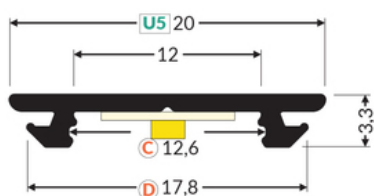

LED PROFILE ARC12 CD/U5 1000 RAW ALU.

Furniture

	<ul style="list-style-type: none">• flexible aluminium profile, possibility of bending in two directions• the profile keeps the shape of the bend• minimum bending radius: 50 cm• decorative and illuminating purpose of the profile• possibility of using two diffusers - better light scattering• possible outside installation (with D diffuser and waterproof LED strip used)	 EU industrial designs  CE  Made in Poland	 Buy product
---	--	---	--

Basic Informations

EAN: 5901597217305 Index: B2000000 Material: aluminium Color: raw aluminium Length [mm]: 1000 Weight [kg]: 0.075 Country of origin: PL	Measurement unit: qty Product packaging dimensions [mm]: 1000 x 20 x 3,3 Bulk packing [qty]: 40 Master packaging type: Bulk Product with gross packaging weight [kg]: 3
--	---