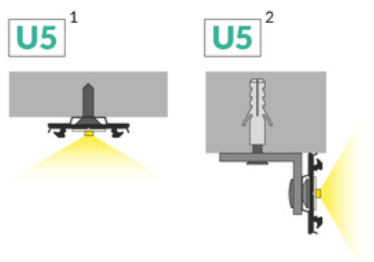

LED PROFILE ARC12 CD/U5 1000 RAW ALU.

Furniture

	<ul style="list-style-type: none">• flexible aluminium profile, possibility of bending in two directions• the profile keeps the shape of the bend• minimum bending radius: 50 cm• decorative and illuminating purpose of the profile• possibility of using two diffusers - better light scattering• possible outside installation (with D diffuser and waterproof LED strip used)	 EU industrial designs  CE  Made in Poland	 Buy product
---	--	---	--

Basic Informations

EAN: 5901597217305 Index: B2000000 Material: aluminium Color: raw aluminium Length [mm]: 1000 Weight [kg]: 0.075 Country of origin: PL	Measurement unit: qty Product packaging dimensions [mm]: 1000 x 20 x 3,3 Bulk packing [qty]: 40 Master packaging type: Bulk Product with gross packaging weight [kg]: 3
--	---